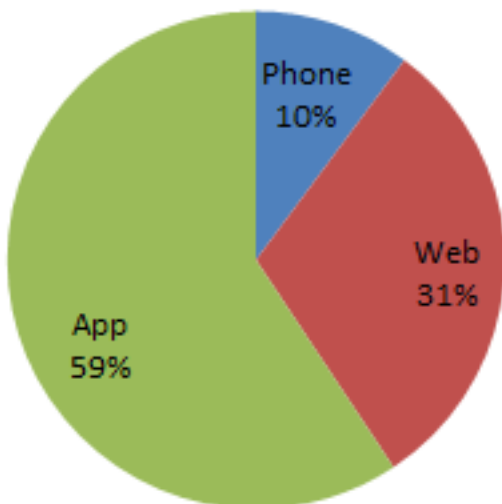

safe2tell™ Wyoming

Make a Report. Make a Difference.

1-844-WYO-SAFE www.safe2tellwy.org

This data represents the number of reports received by Safe2Tell Wyoming for the period 10/19/2016 to 12/31/2016

Total Number of Reports
Since Start of Program

October 26, 2016

118