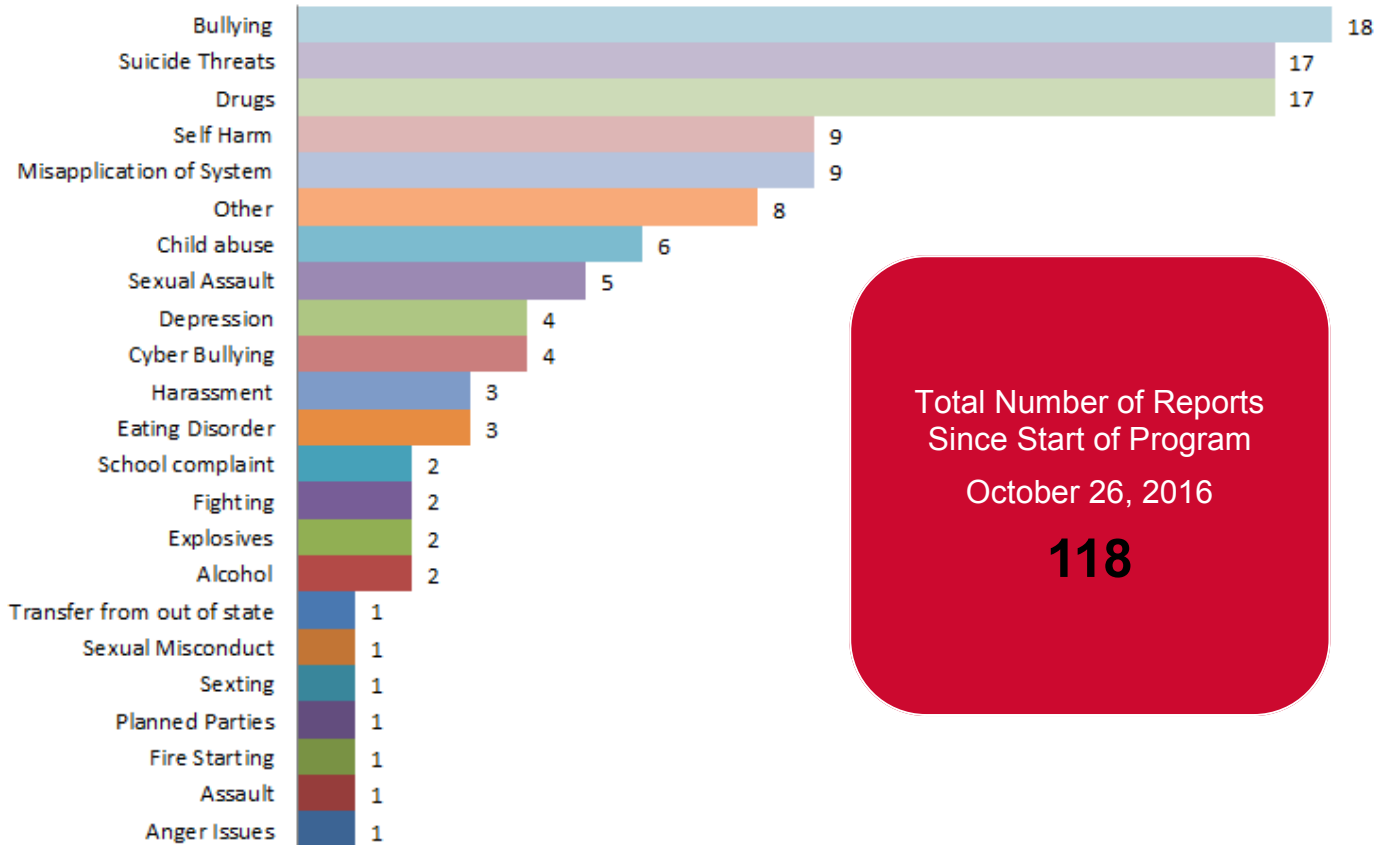

safe2tell™ Wyoming

Make a Report. Make a Difference.

1-844-WYO-SAFE www.safe2tellwy.org

This data represents the number of reports received by Safe2Tell Wyoming for the period 10/19/2016 to 12/31/2016

Total Safe2Tell Wyoming Reports Received by Category

Total Number of Reports
Since Start of Program

October 26, 2016

118

Percentages by Reporting Method

Percentages of Calls by Day of the Week