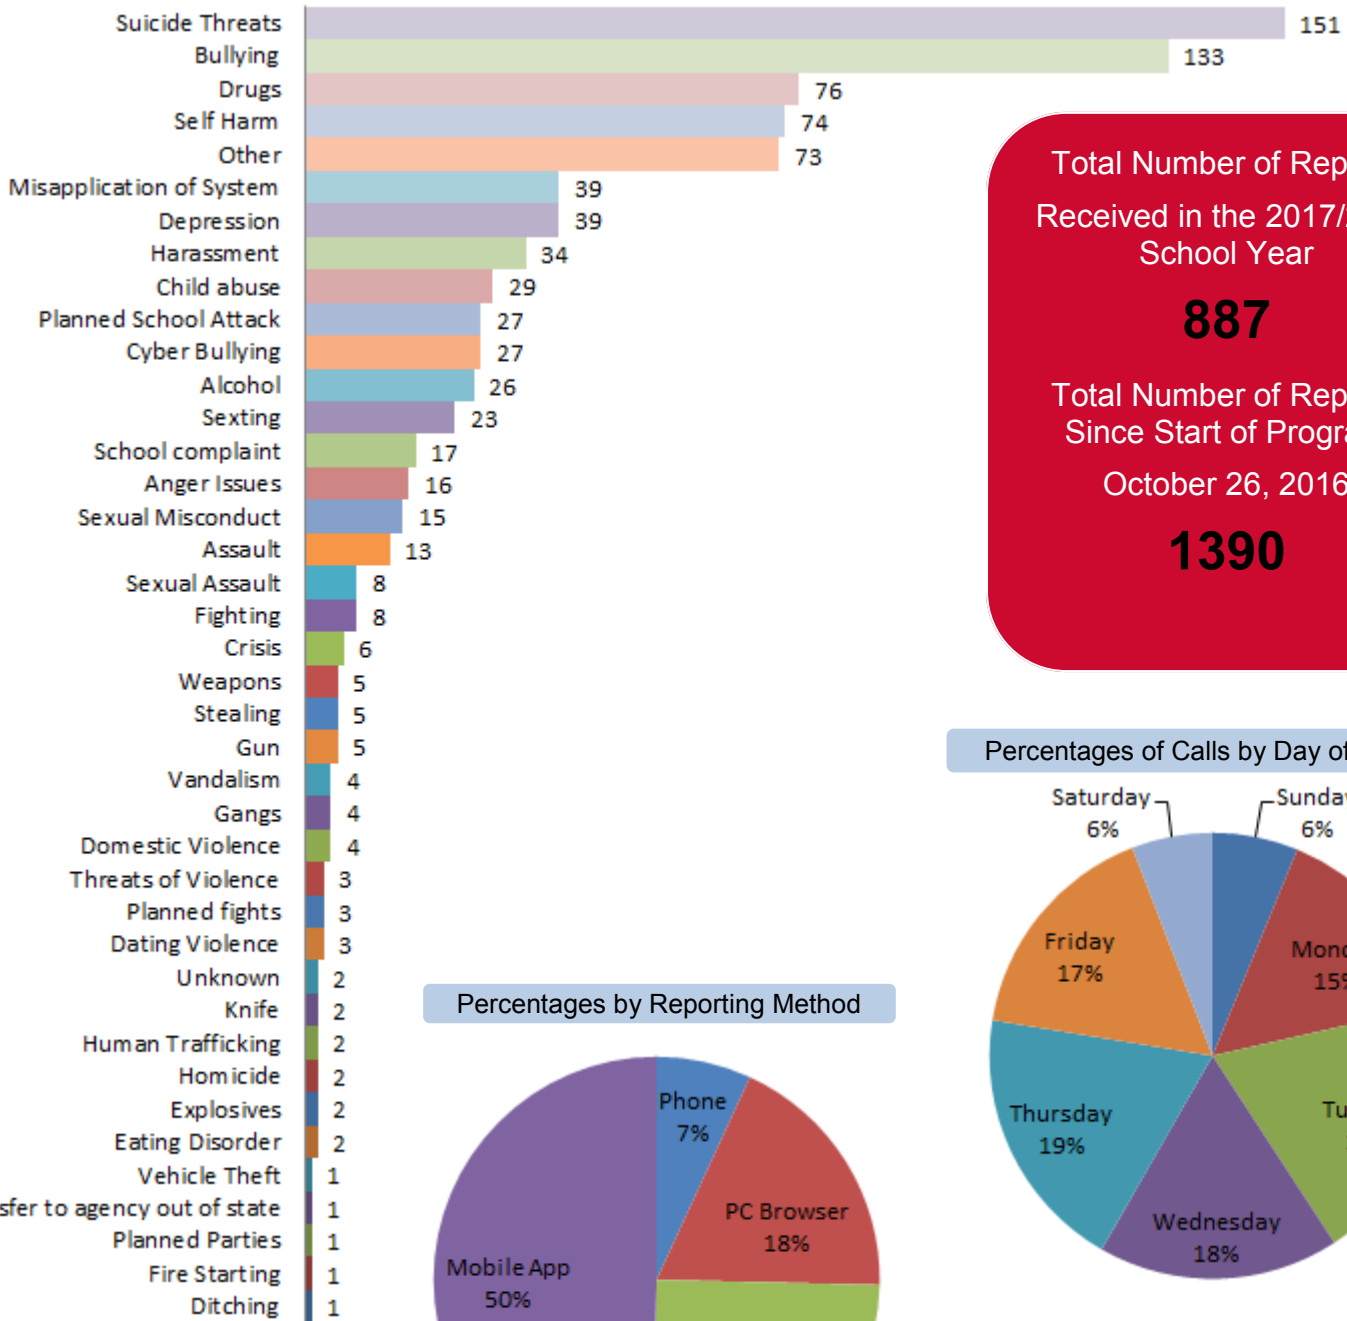

This data represents the number of reports received statewide by Safe2Tell Wyoming for the period 7/1/2017 to 6/30/2018

Total Safe2Tell Wyoming Reports Received Statewide by Category During 2017/2018 School Year

Total Number of Reports Received in the 2017/2018 School Year

887

Total Number of Reports Since Start of Program

October 26, 2016

1390

Percentages of Calls by Day of the Week

Percentages by Reporting Method