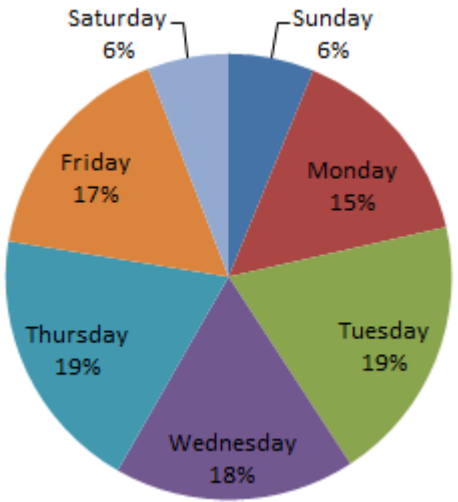

Total Number of Reports Received in the 2017/2018 School Year

887

Total Number of Reports Since Start of Program

October 26, 2016

1390

Percentages of Calls by Day of the Week

Percentages by Reporting Method