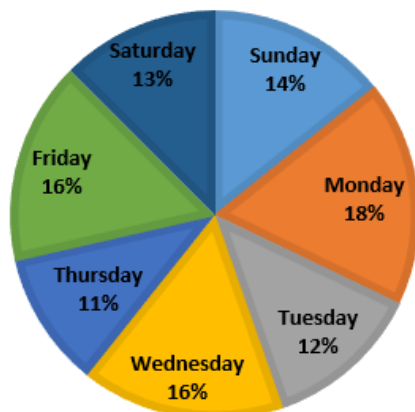

June 2020

56

Since Start of Program

4360

Increase over June 2019

24.44%

Percentages of Calls by Day of the Week

Percentages by Reporting Method