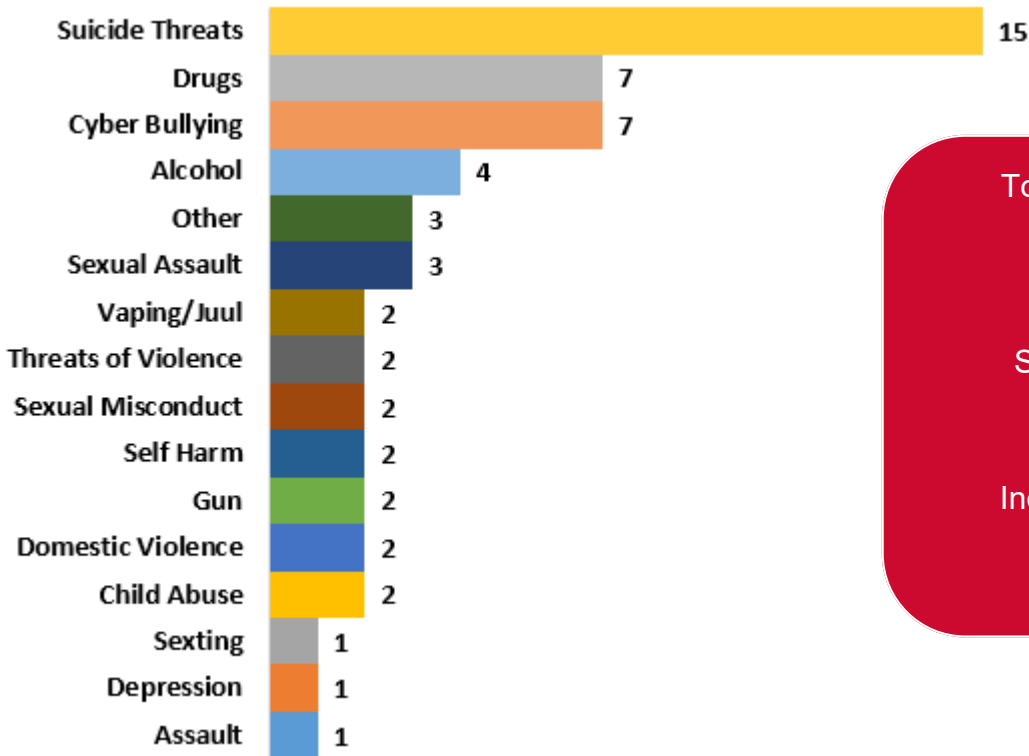

This data represents the number of reports received statewide by Safe2Tell Wyoming for the period 6/1/2020 to 6/30/2020

Total Safe2Tell Wyoming Reports Received Statewide by Category

Total Number of Reports

June 2020

56

Since Start of Program

4360

Increase over June 2019

24.44%

Percentages of Calls by Day of the Week

Percentages by Reporting Method