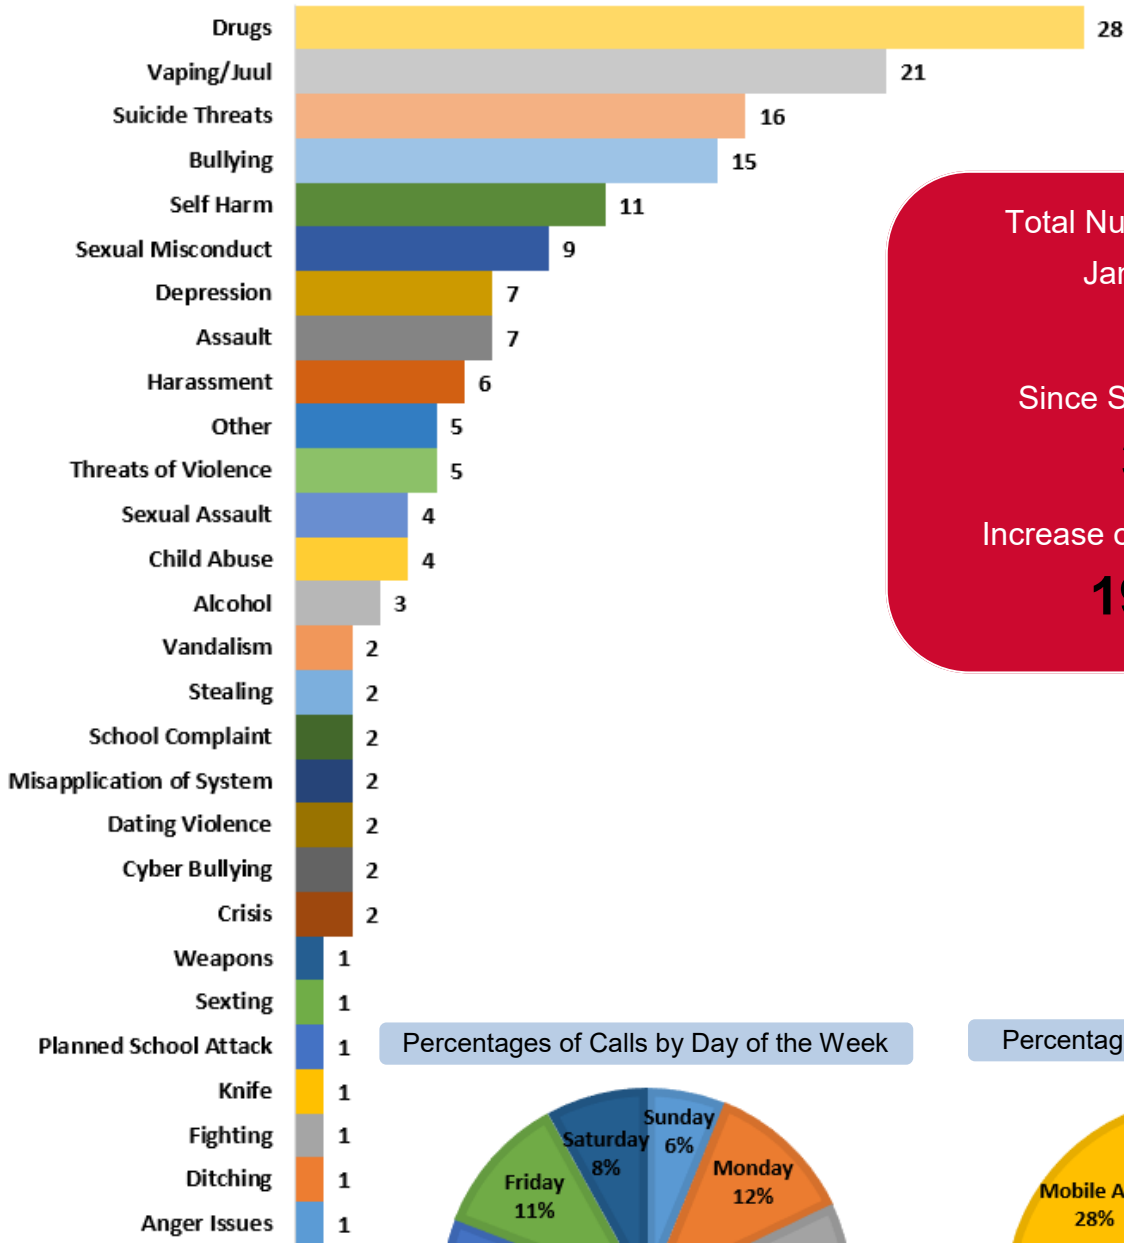

This data represents the number of reports received statewide by Safe2Tell Wyoming for the period 1/1/2020 to 1/31/2020

Total Safe2Tell Wyoming Reports Received Statewide by Category

Total Number of Reports

January 2020

162

Since Start of Program

3879

Increase over January 2019

19.12%

Percentages of Calls by Day of the Week

Percentages by Reporting Method