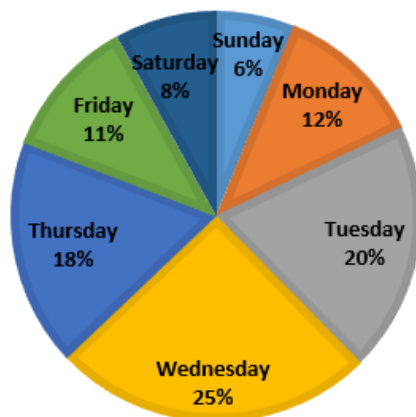

January 2020

162

Since Start of Program

3879

Increase over January 2019

19.12%

Percentages of Calls by Day of the Week

Percentages by Reporting Method