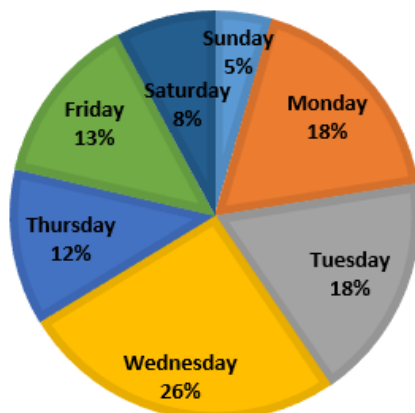

December 2020

89

Since Start of Program

4893

Decrease from December 2019

46.06%

Percentages of Calls by Day of the Week

Percentages by Reporting Method