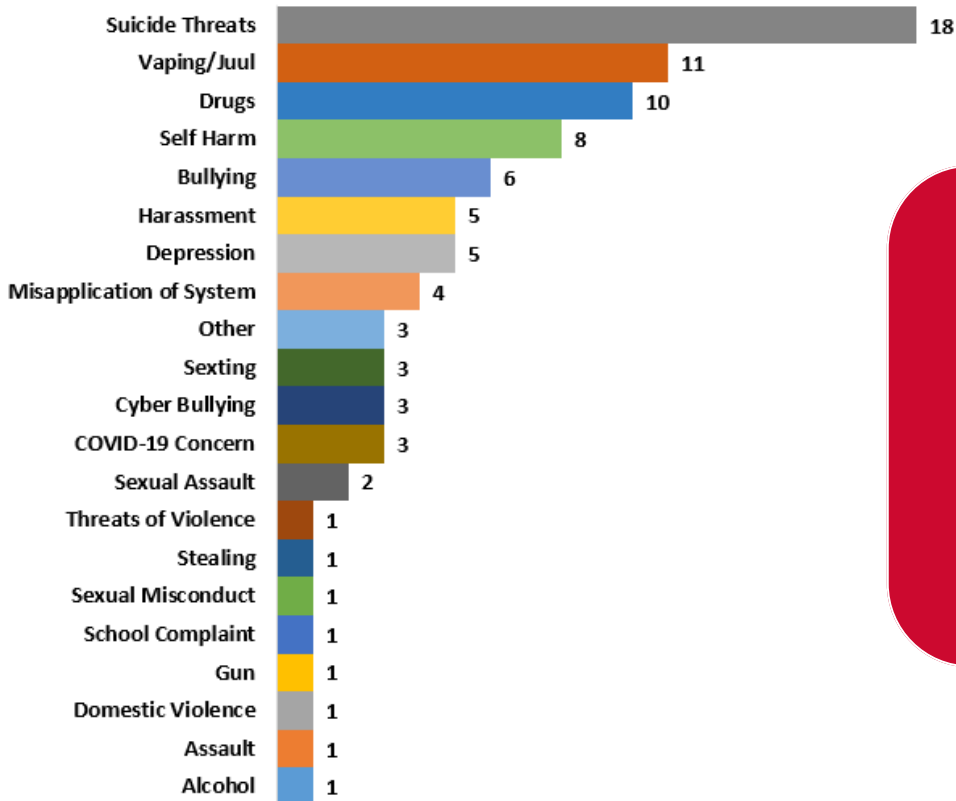

This data represents the number of reports received statewide by Safe2Tell Wyoming for the period 12/1/2020 to 12/31/2020

Total Safe2Tell Wyoming Reports Received Statewide by Category

Total Number of Reports

December 2020

89

Since Start of Program

4893

Decrease from December 2019

46.06%

Percentages of Calls by Day of the Week

Percentages by Reporting Method