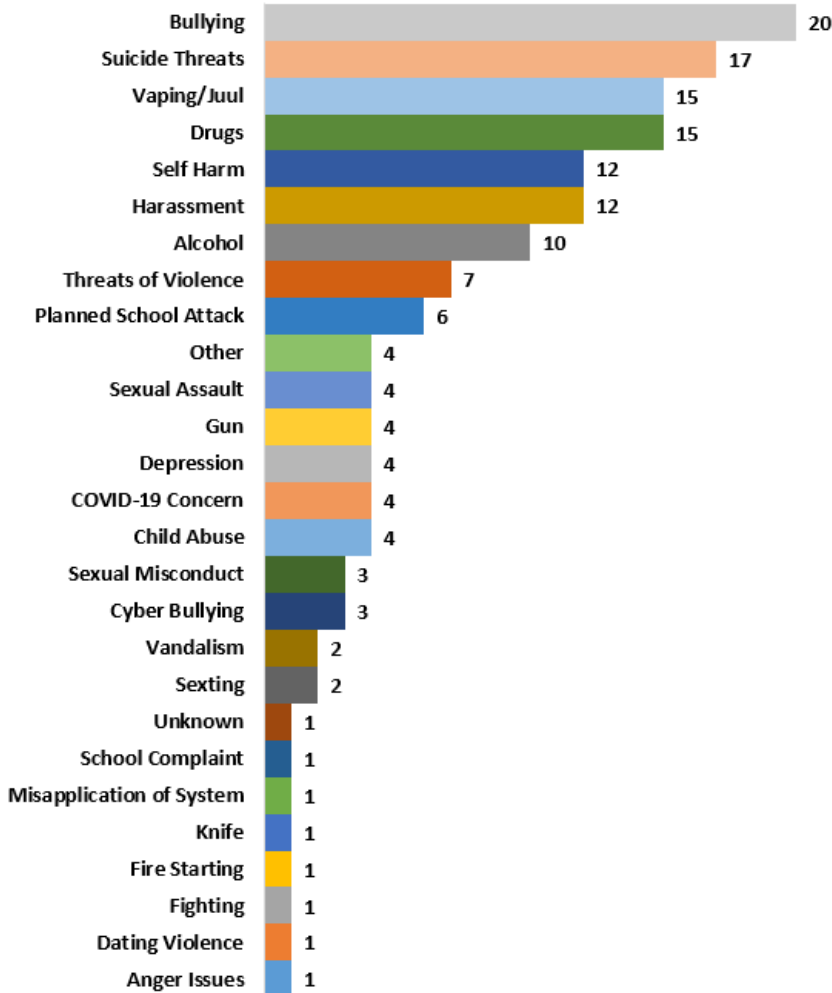

This data represents the number of reports received statewide by Safe2Tell Wyoming for the period 10/1/2021 to 10/31/2021

Total Safe2Tell Wyoming Reports Received Statewide by Category

Total Number of Reports
October 2021

156

Since Start of Program

6004

Increase from October 2020

23.81%

Percentages of Calls by Day of the Week

Percentages by Reporting Method