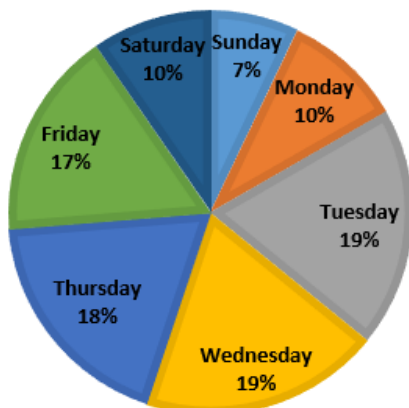

156

Since Start of Program

6004

Increase from October 2020

23.81%

Percentages of Calls by Day of the Week

Percentages by Reporting Method