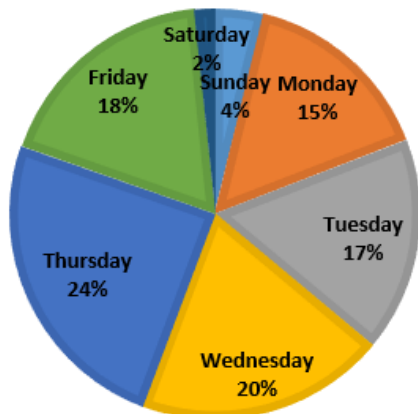

183

Since Start of Program

9328

Decrease from October 2023

16.82%

Percentages of Calls by Day of the Week

Percentages by Reporting Method