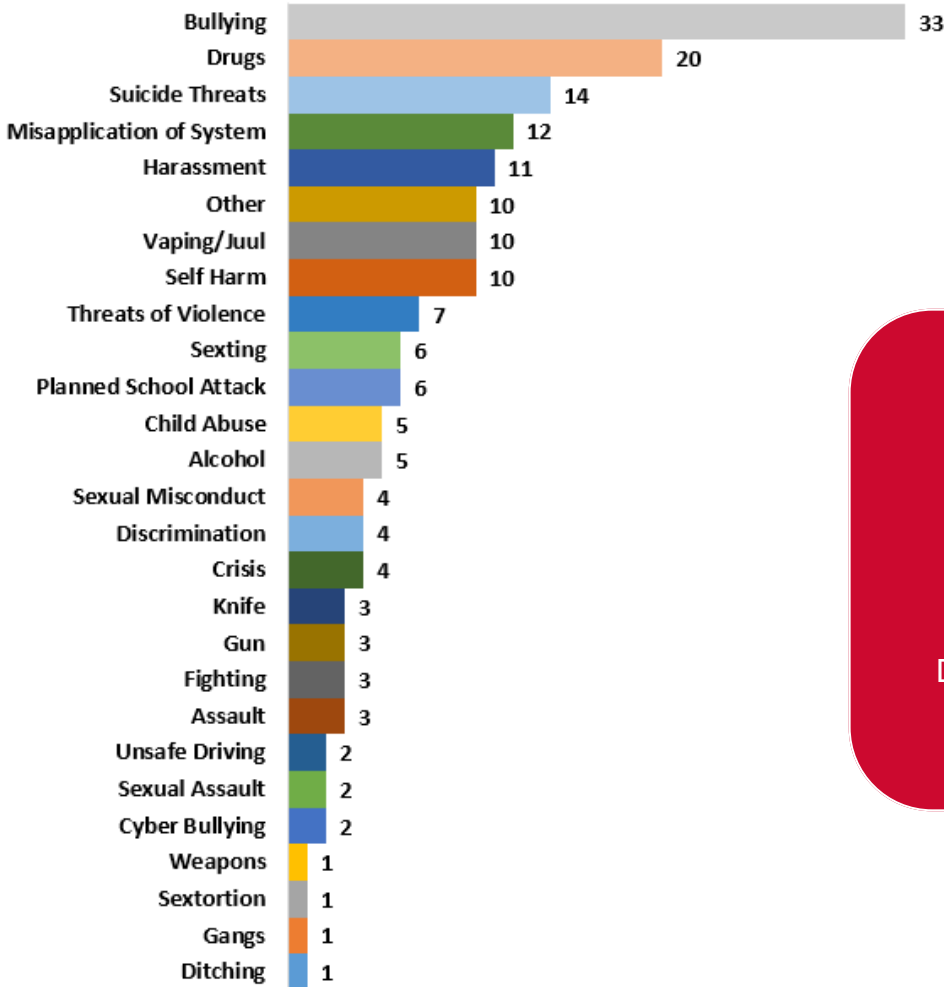

This data represents the number of reports received statewide by Safe2Tell Wyoming for the period 11/1/2023 to 11/30/2023

Total Safe2Tell Wyoming Reports Received Statewide by Category

Total Number of Reports
November 2023

183

Since Start of Program

9328

Decrease from October 2023

16.82%

Percentages of Calls by Day of the Week

Percentages by Reporting Method